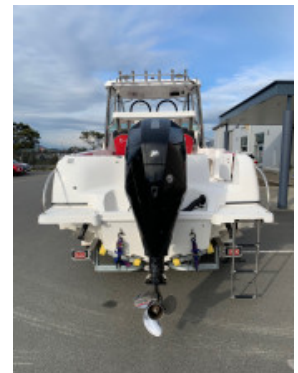

Evolution Apex 600 Extreme

\$99,000

Specifications

Boat Details

Price	\$99,000	Boat Brand	EXTREME
Model	600	Length	6.00
Year	2018	Category	Motor & Power Boats
Hull Style	Single	Hull Type	Fibreglass
Power Type	Power	Stock Number	
Condition	Used	State	Tasmania
Suburb	CAMBRIDGE	Engine Make	Mercury

Description

Excellent example of the model, very roomy deck area & fuss free layout

Features

Number of Berths	V-Berth
Anchor / Winch	Electric winch
Bilge Pump	Yes
Electrics	Fusion stereo
GPS	HDS 12' Carbon
Number of Fish Finders	Yes
Has Navigation Lights	Yes
Radio	Yes