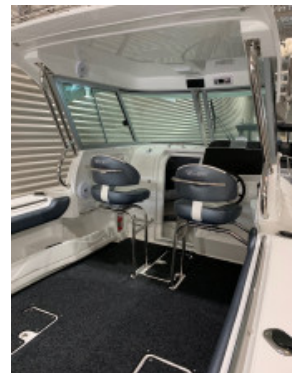

Cruise Craft 720HT

\$156,628

Specifications

Boat Details

Price	\$156,628	Boat Brand	Cruise Craft
Model	Explorer 720HT	Length	7.20
Year	2019	Category	Motor & Power Boats
Hull Style	Single	Hull Type	Fibreglass
Power Type	Power	Stock Number	
Condition	New	State	Tasmania
Suburb	CAMBRIDGE	Engine Make	Yamaha