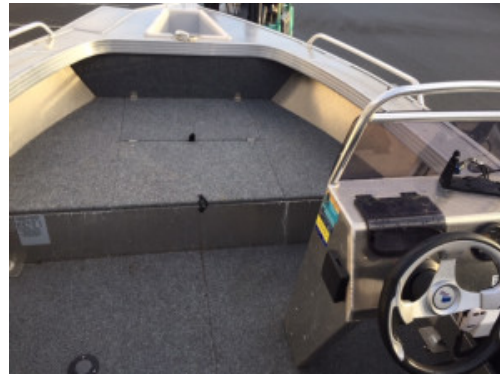

## Quintrex 460 Renegade side console

\$26,900

## Description

Ewipped with the side console makes this rig easy to handle & navigate.

Fresh or salt water this unit also has a pot hauler fitted

THIS BOAT WONT LAST LONG

---

## Features

Anchor / Winch	Anchor rope & Chain
Bilge Pump	Yes
GPS	Elite 7 inch
Radio	GE G Com
Passenger capacity	5

---